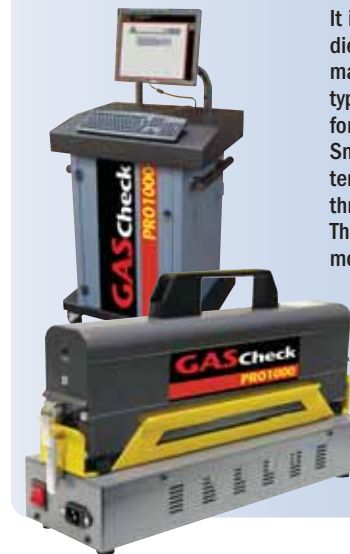

BEST BUYS

£3600

£19.32 per week

GAS CHECK PRO1000 SMOKE TESTER

STAND ALONE SMOKE TESTER

It is approved for the UK diesel smoke testing and can test all diesel vehicles, cars, vans, trucks, buses, plus light and heavy plant machinery - with sampling pipe options to suit different exhaust types. Navigation through the test is made easy with straight forward graphical and written operating instructions. The Smokehead is weather resistant and will give accurate readings in temperatures down to -15 deg C. This Smokemeter analyser is run through a PC that has a 19" flat screen monitor and A4 printer. The kit is placed in a durable metal cabinet mounted on wheels for movement around the garage as required.