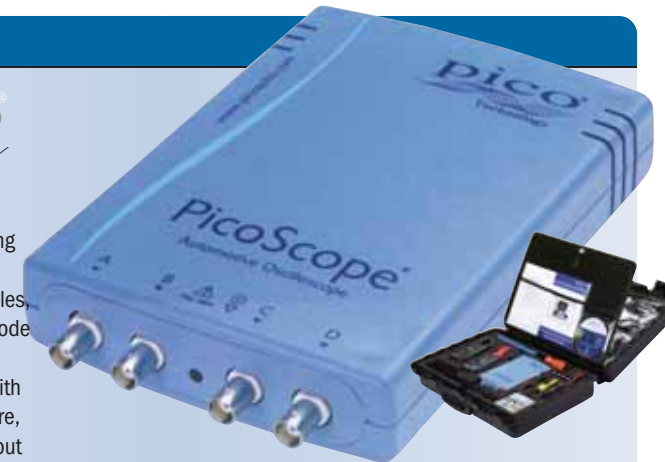

DEC SUPERSCAN II

For the independent specialist or general garage DEC Superscan II is one of the most advanced automotive diagnostic scanners in the world today.

The Superscan II is a Laptop based scanner comprising of a small blue interface box, about the size of a paperback book, the cable set and the software. All the customer needs is a Windows PC or Laptop to run the software.

complimented by any of the following

DEC AUTOMOTIVE

To diagnose faults in the increasing number of sensors, actuators and electronic circuits in today's vehicles, you need more than just a fault code reader. The Pico Automotive Diagnostics Scope Kit, together with the PicoScope Automotive software, allows you to pinpoint faults without relying on fault codes.